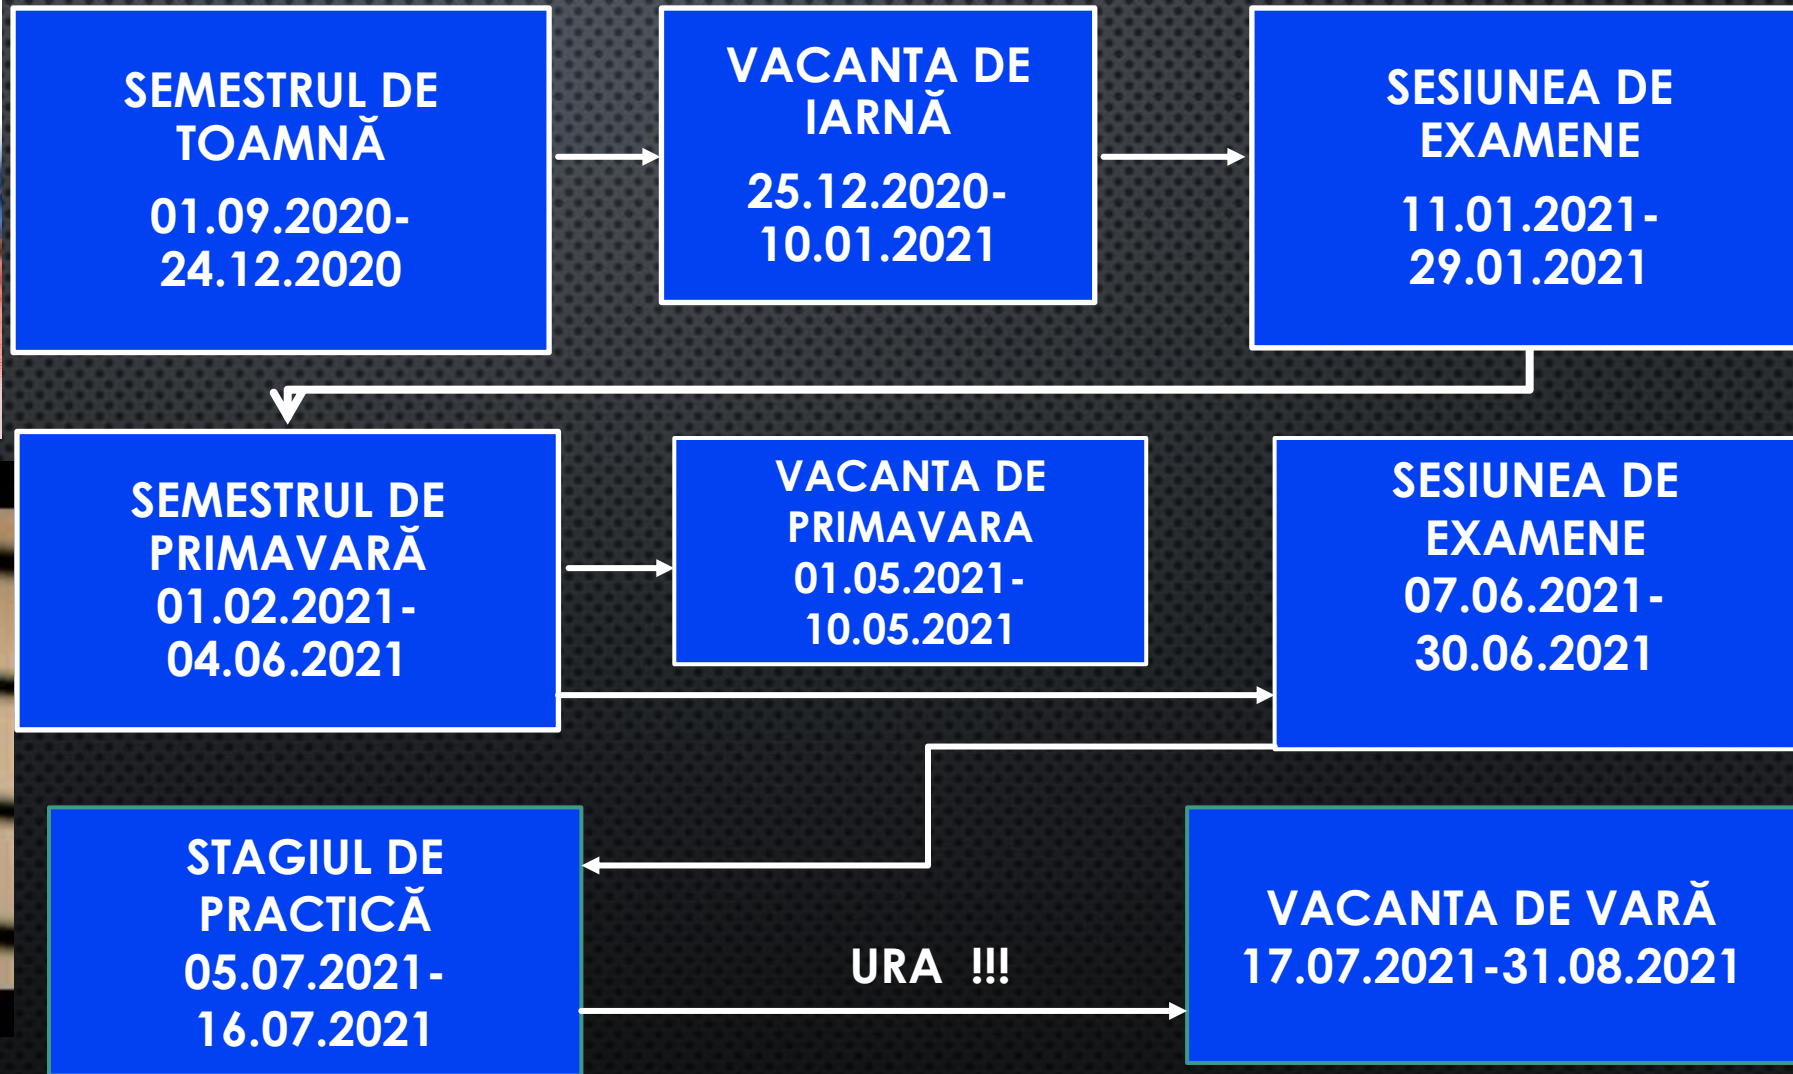

**DRAGI STUDENTI!  
VĂ URĂM BUN VENIT ÎN NOUL  
AN UNIVERSITAR 2020-2021!!!**

# ANUL UNIVERSITAR 2020-2021

[HTTPS://STOMATOLOGIE.USMF.MD/SITES/DEFAULT/FILES/INLINE-FILES/CALENDAR%20ACADEMIC%202020-2021.PDF](https://stomatologie.usmf.md/sites/default/files/inline-files/calendar%20academic%202020-2021.pdf)